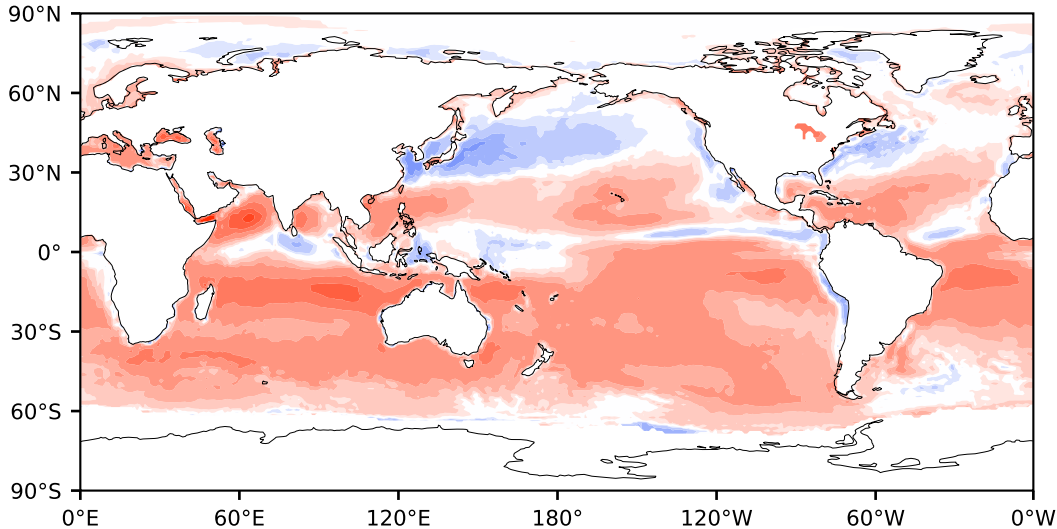

# Model - Observations

Max 269.28  
Mean 21.54  
Min -142.98

RMSE 31.40  
CORR 0.94