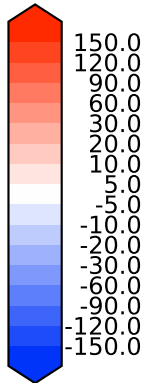

# Model - Observations

Max 269.28  
Mean 21.54  
Min -142.98

RMSE 31.40  
CORR 0.94