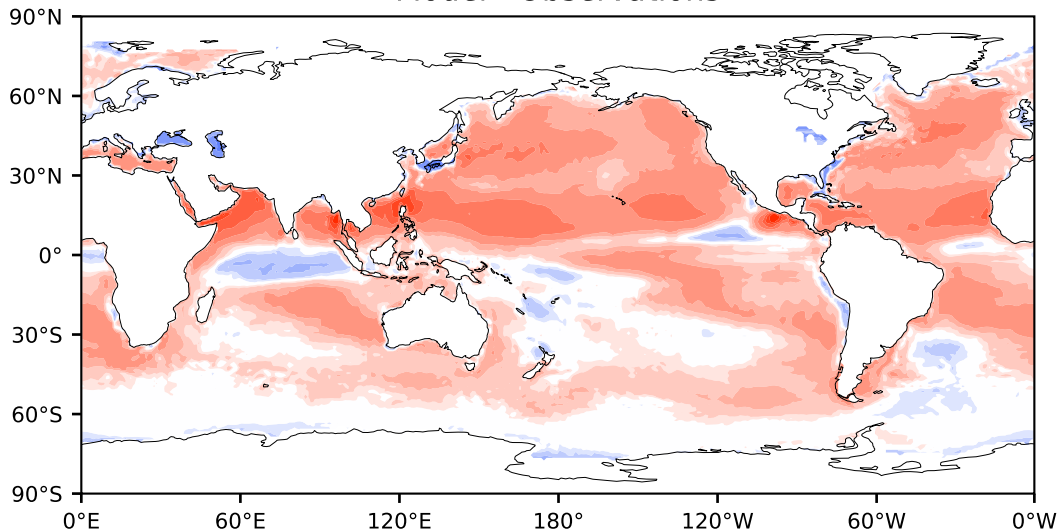

# Model - Observations

Max 200.66  
Mean 20.58  
Min -130.71

RMSE 32.09  
CORR 0.93