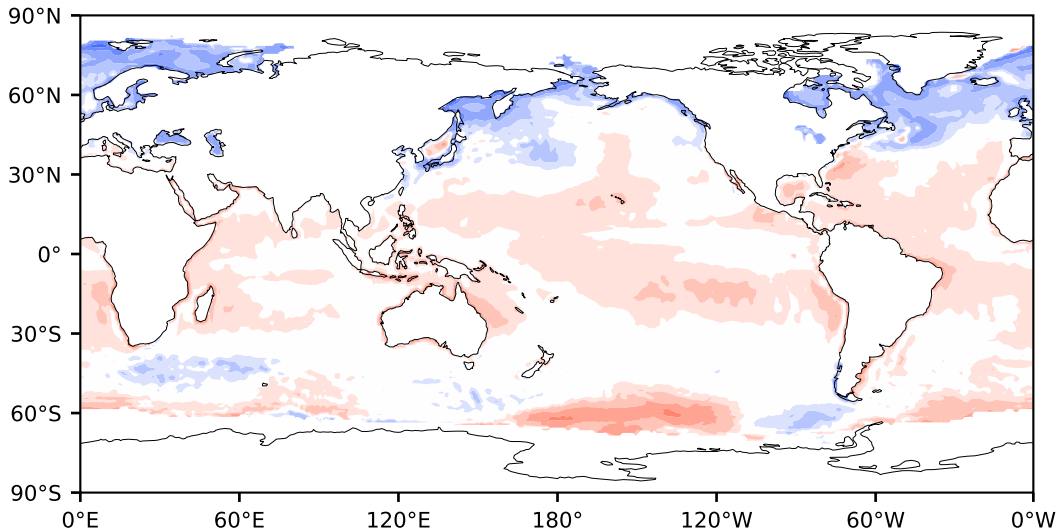

Model - Observations

Max 103.82
Mean 2.80
Min -149.39

RMSE 10.54
CORR 0.56