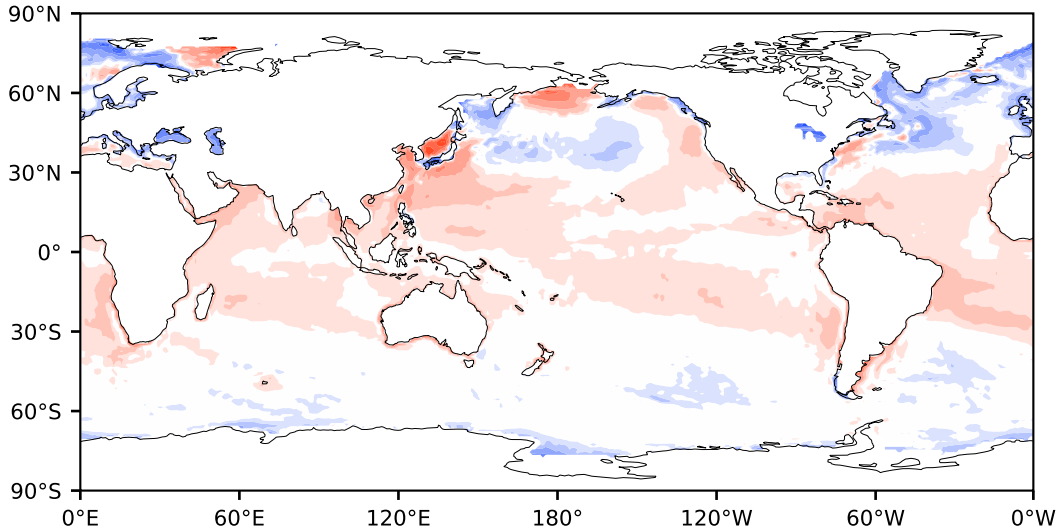

# Model - Observations

Max 153.08  
Mean 3.29  
Min -118.16

RMSE 11.40  
CORR 0.84