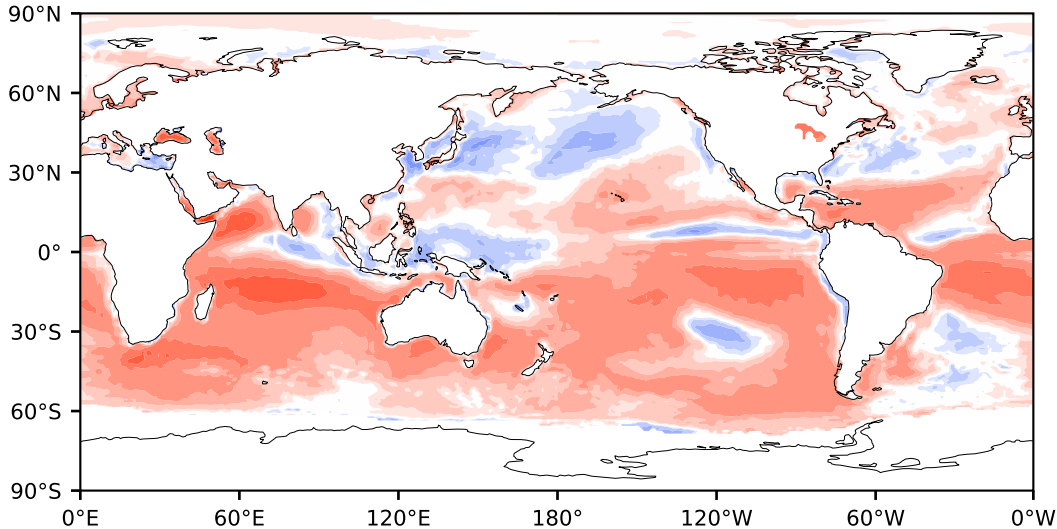

Model - Observations

Max 249.66
Mean 21.08
Min -139.55

RMSE 33.50
CORR 0.92