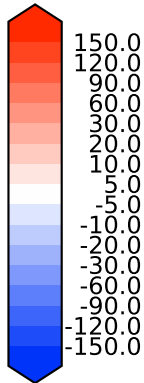

Model - Observations

Max 249.66
Mean 21.08
Min -139.55

RMSE 33.50
CORR 0.92