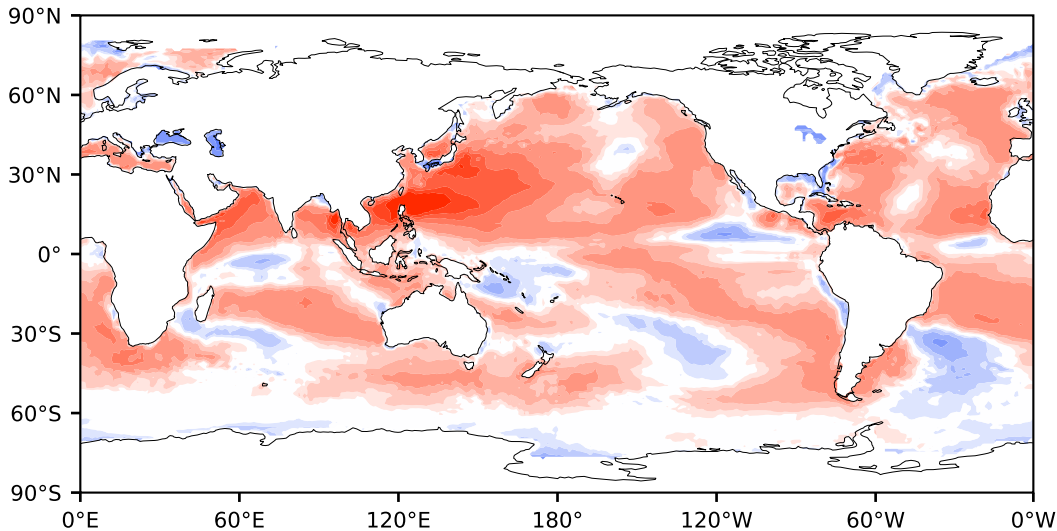

# Model - Observations

Max 242.77  
Mean 21.36  
Min -138.41

RMSE 36.62  
CORR 0.91