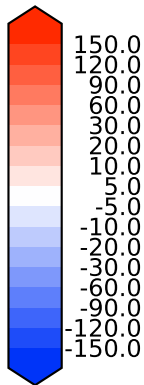

# Model - Observations

Max 242.77  
Mean 21.36  
Min -138.41

RMSE 36.62  
CORR 0.91