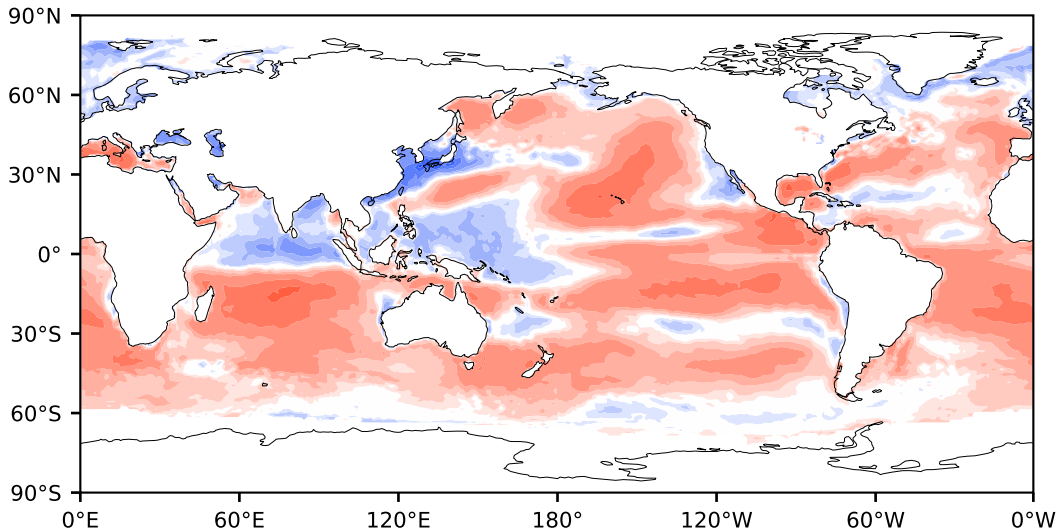

Model - Observations

Max 109.38
Mean 17.73
Min -138.12

RMSE 31.20
CORR 0.86