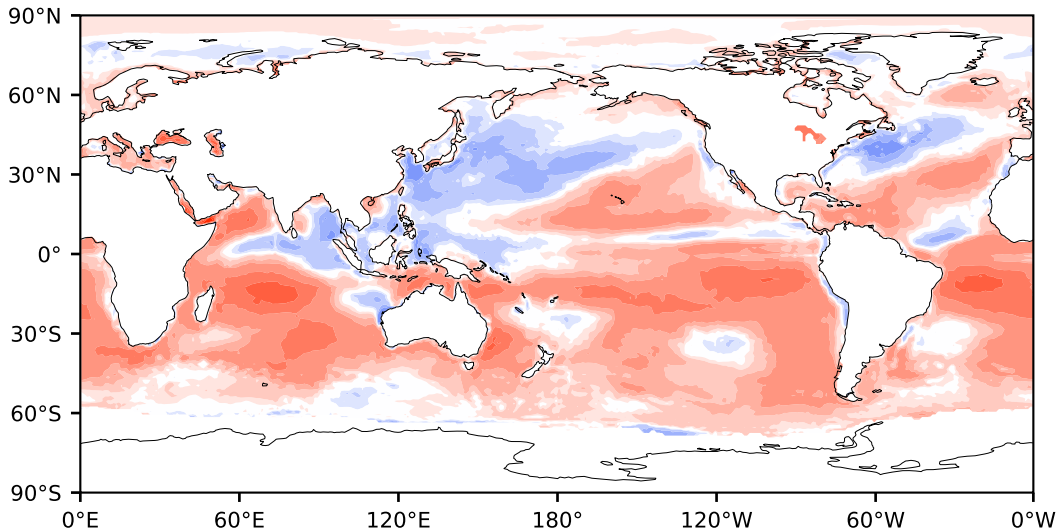

Model - Observations

Max 231.40
Mean 19.28
Min -137.74

RMSE 32.22
CORR 0.91