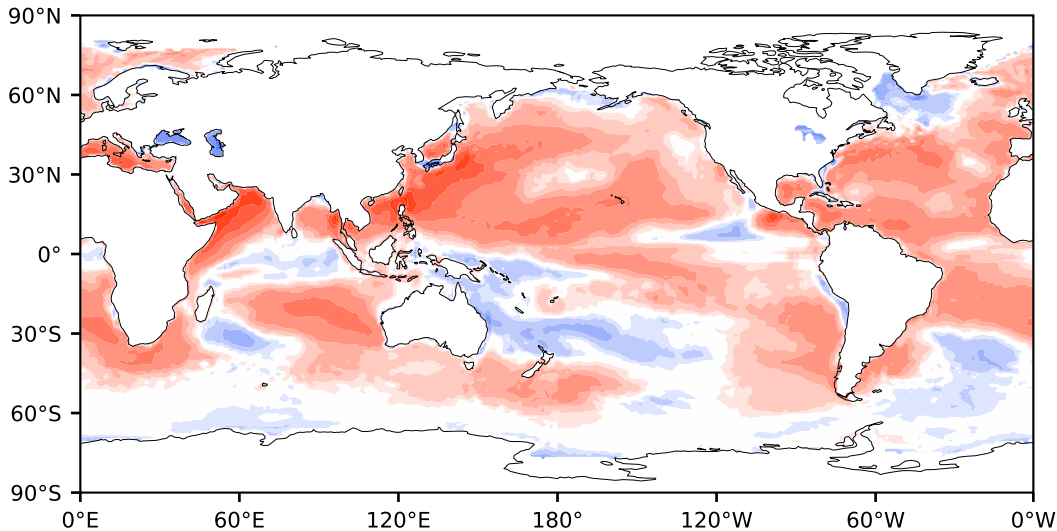

Model - Observations

Max 189.31
Mean 19.09
Min -135.16

RMSE 33.14
CORR 0.93