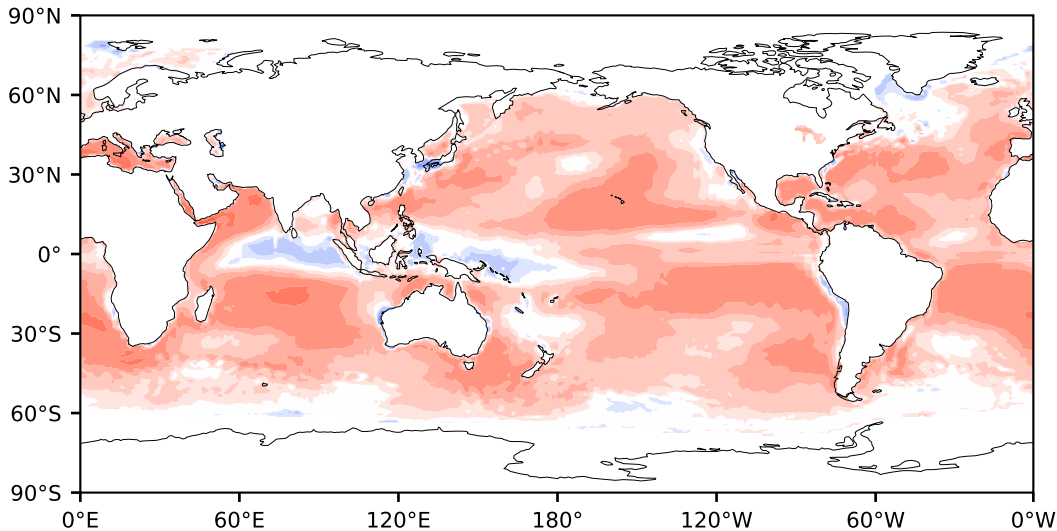

Model - Observations

Max 135.24
Mean 19.28
Min -122.08

RMSE 25.20
CORR 0.94