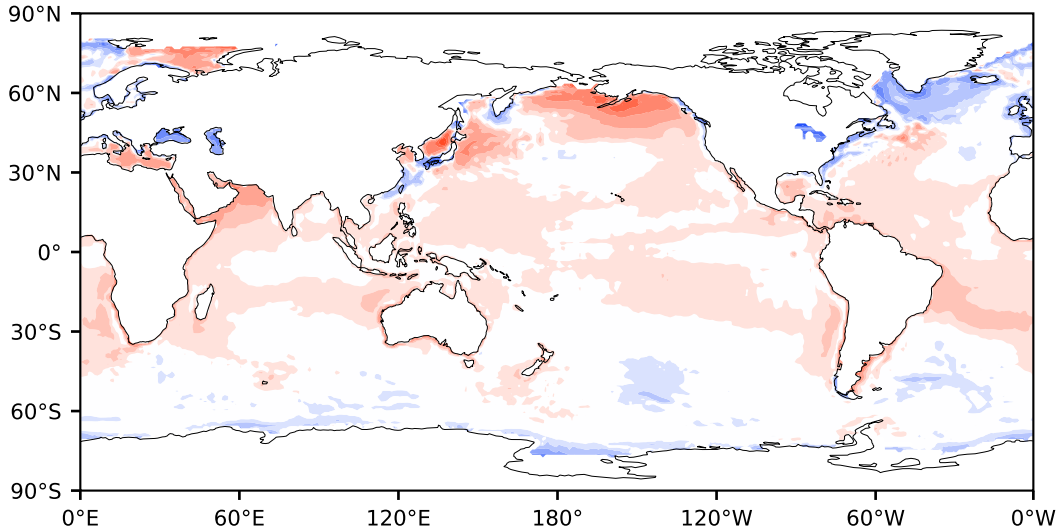

# Model - Observations

Max 151.37  
Mean 4.08  
Min -107.10

RMSE 11.73  
CORR 0.85