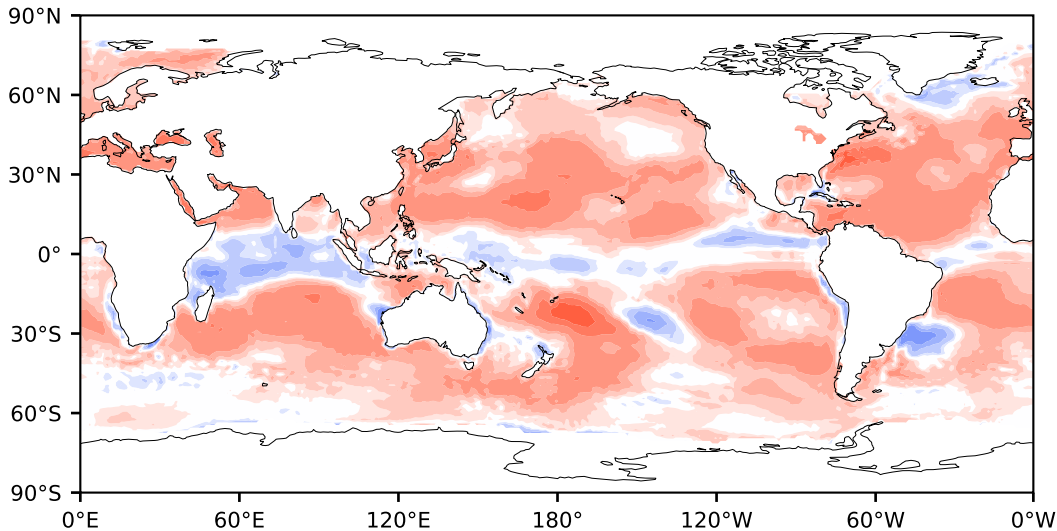

Model - Observations

Max 120.25
Mean 17.96
Min -125.19

RMSE 27.09
CORR 0.91