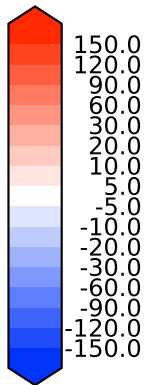

# Model - Observations

Max 184.65  
Mean 20.22  
Min -131.86

RMSE 33.74  
CORR 0.92