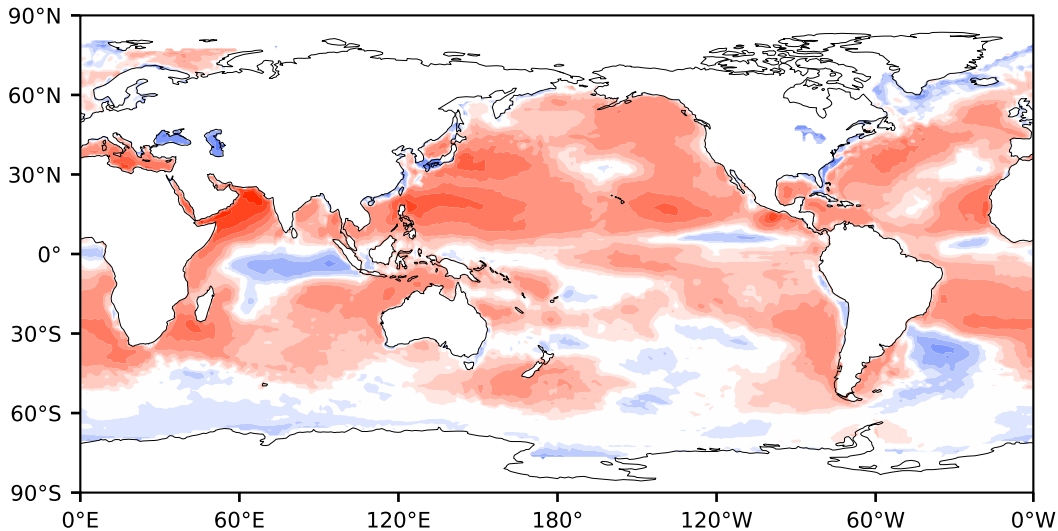

# Model - Observations

Max 184.65  
Mean 20.22  
Min -131.86

RMSE 33.74  
CORR 0.92