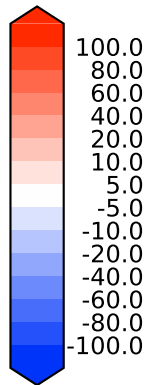

Model - Observations

Max 104.99
Mean 2.48
Min -145.78

RMSE 10.38
CORR 0.56