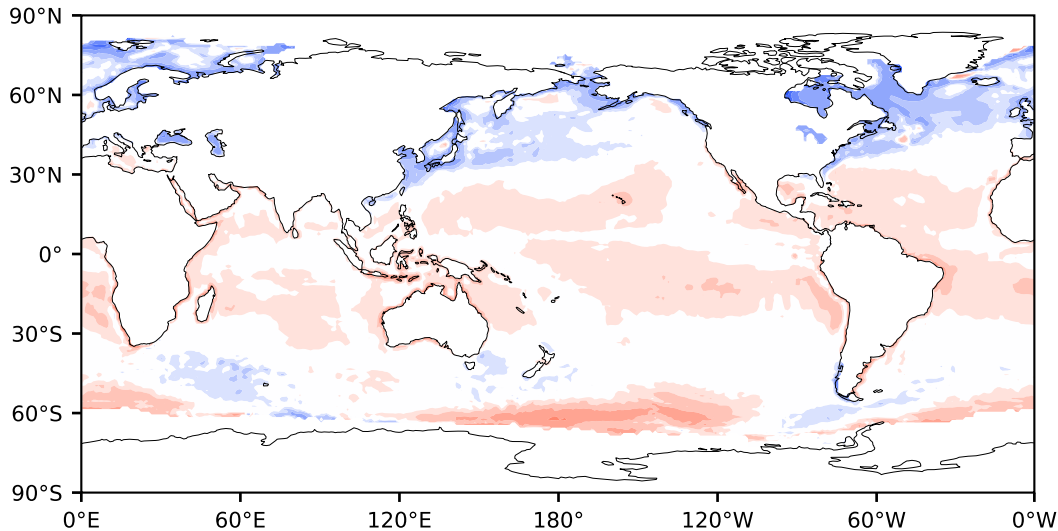

Model - Observations

Max 104.99
Mean 2.48
Min -145.78

RMSE 10.38
CORR 0.56