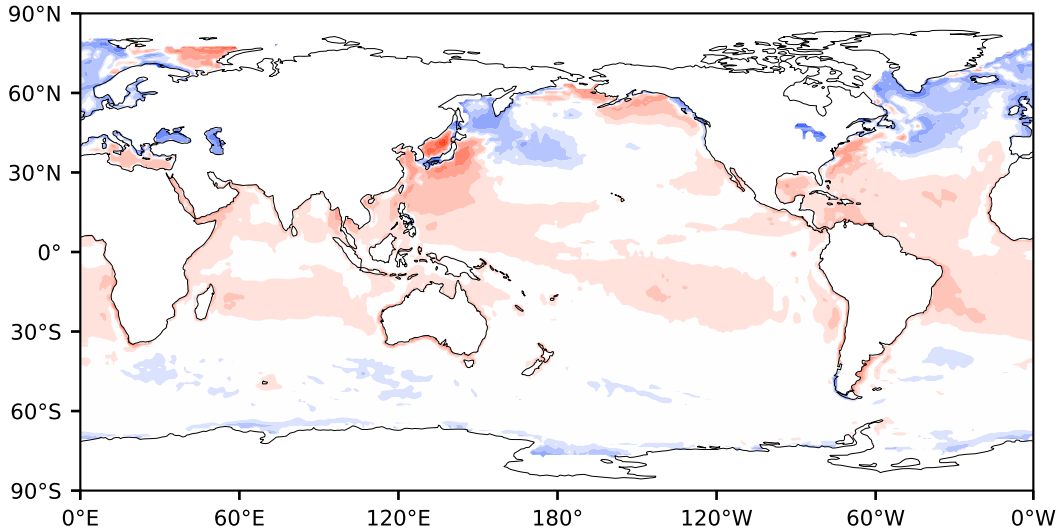

Model - Observations

Max 151.00
Mean 2.76
Min -111.25

RMSE 10.95
CORR 0.85