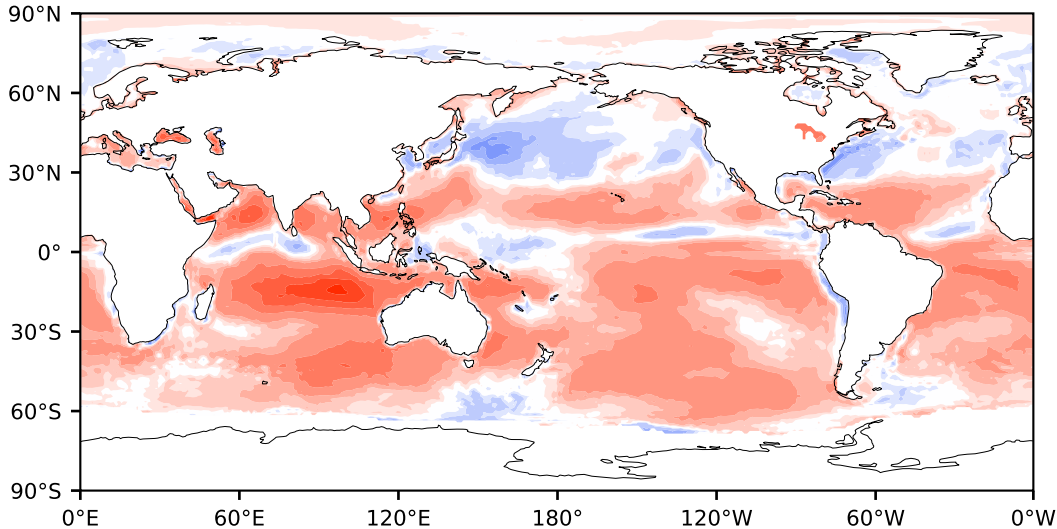

Model - Observations

Max 244.14
Mean 21.72
Min -135.55

RMSE 34.25
CORR 0.92