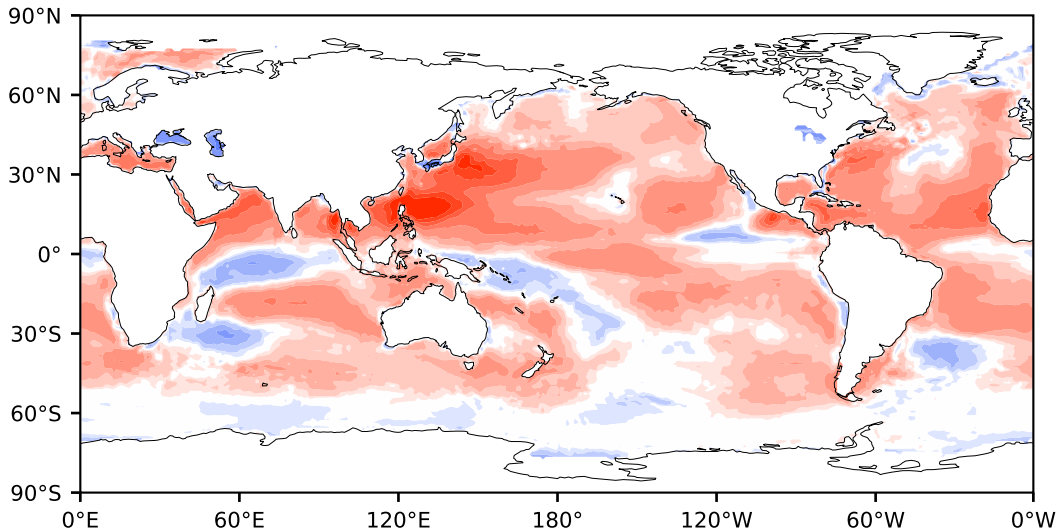

# Model - Observations

Max 222.70  
Mean 20.76  
Min -134.62

RMSE 35.90  
CORR 0.92