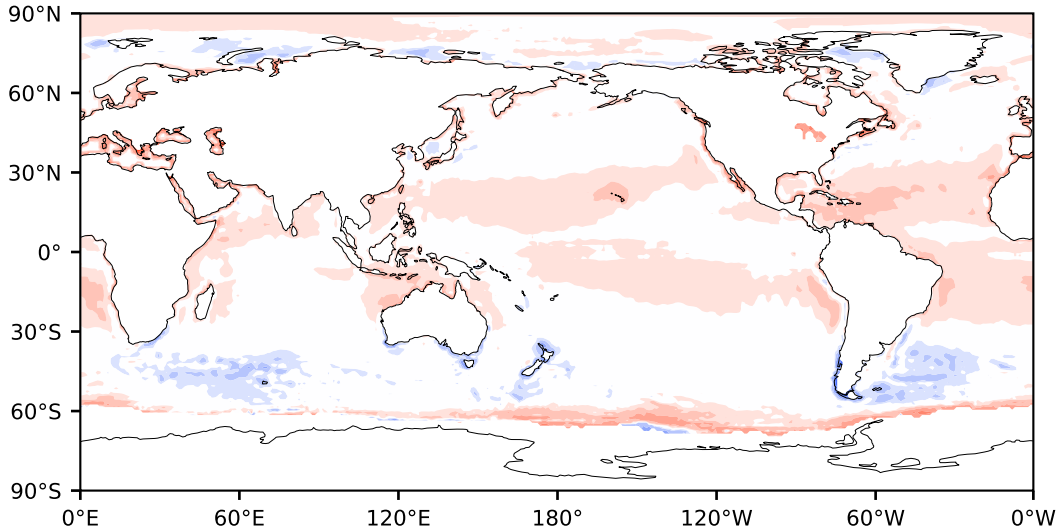

# Model - Observations

Max 117.06  
Mean 4.07  
Min -109.02

RMSE 9.60  
CORR 0.60