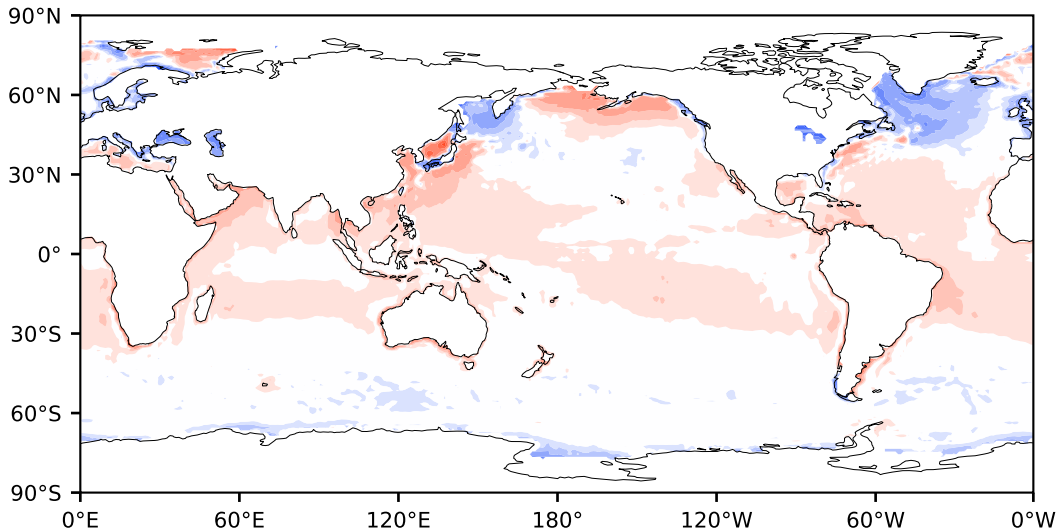

Model - Observations

Max 149.85
Mean 2.93
Min -109.78

RMSE 10.83
CORR 0.85