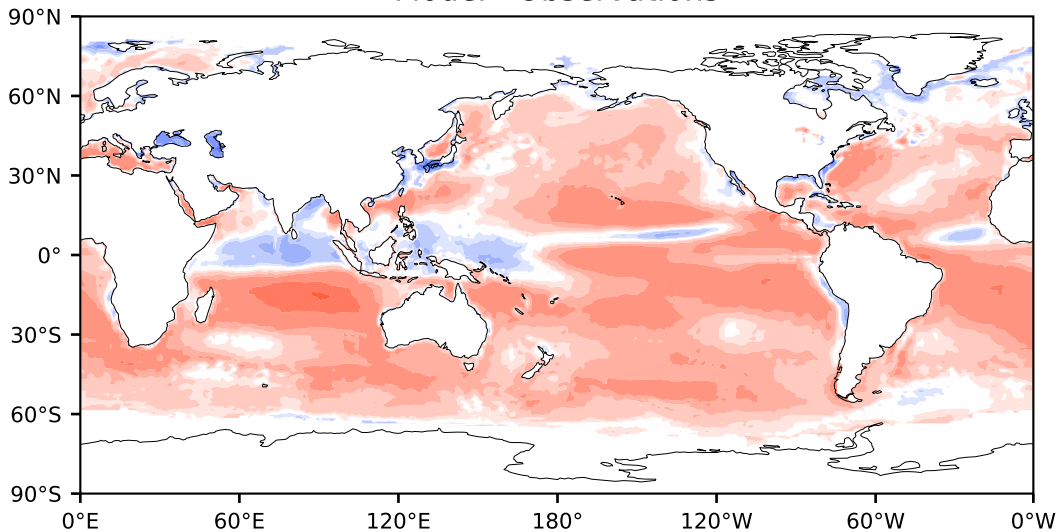

# Model - Observations

Max 138.45  
Mean 17.98  
Min -128.36

RMSE 26.37  
CORR 0.92