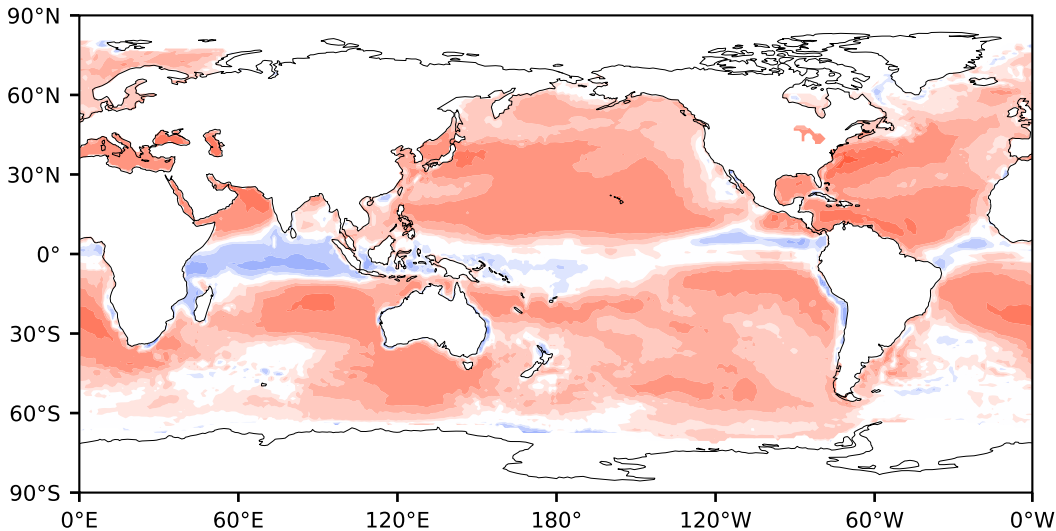

Model - Observations

Max 126.62
Mean 20.04
Min -134.04

RMSE 27.58
CORR 0.92