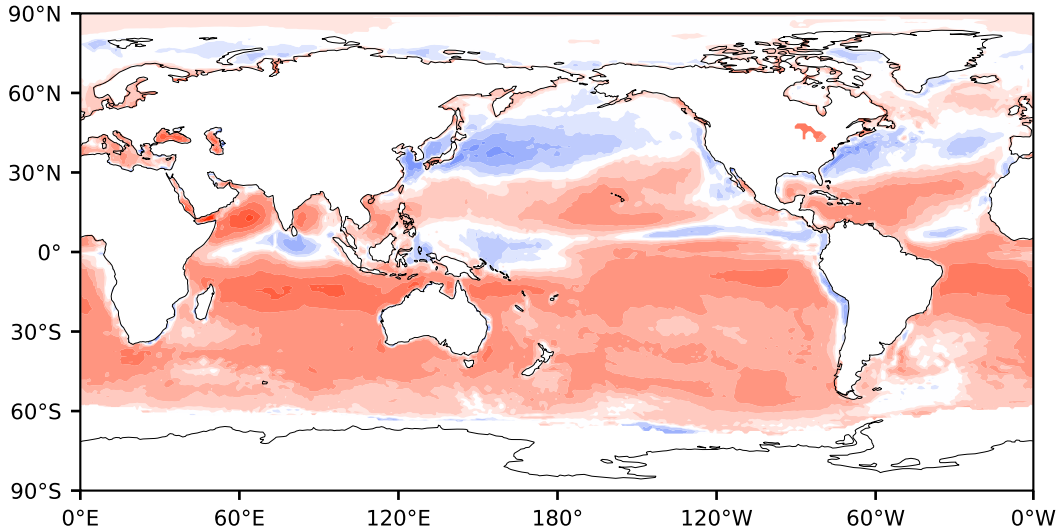

# Model - Observations

Max 241.88  
Mean 21.26  
Min -137.49

RMSE 31.52  
CORR 0.94