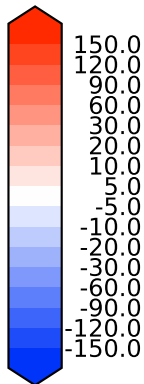

# Model - Observations

Max 241.88  
Mean 21.26  
Min -137.49

RMSE 31.52  
CORR 0.94