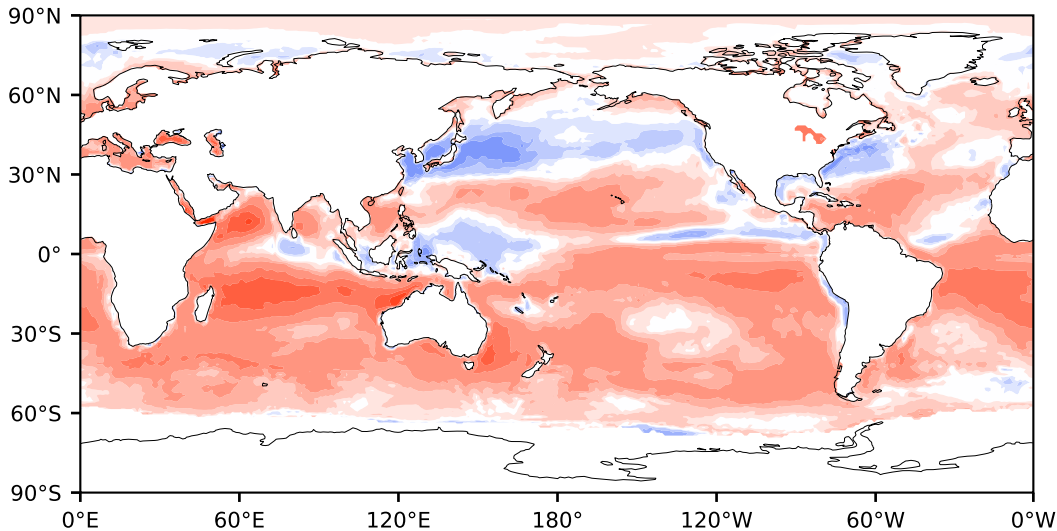

Model - Observations

Max 271.54
Mean 22.71
Min -146.68

RMSE 34.12
CORR 0.93