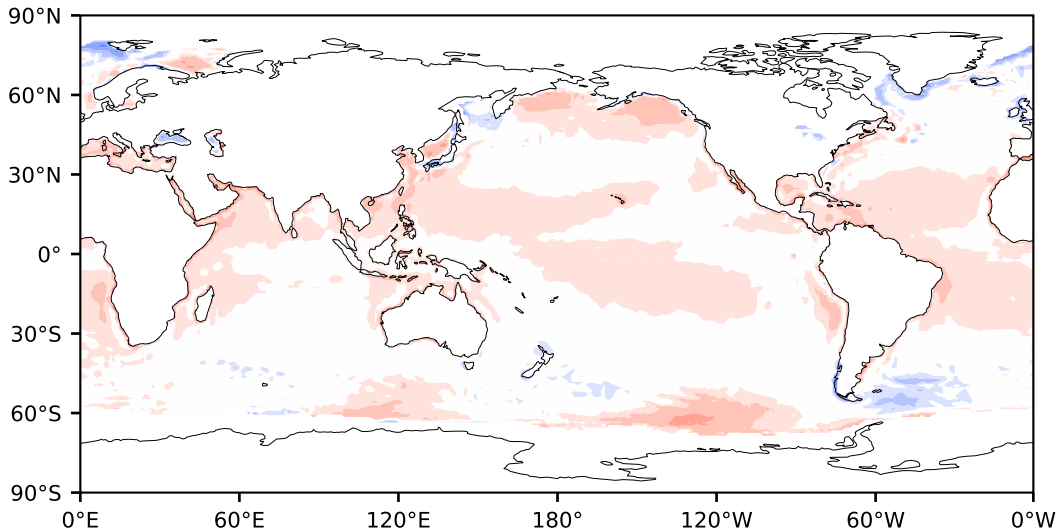

# Model - Observations

Max 84.12  
Mean 4.25  
Min -80.88

RMSE 7.65  
CORR 0.73