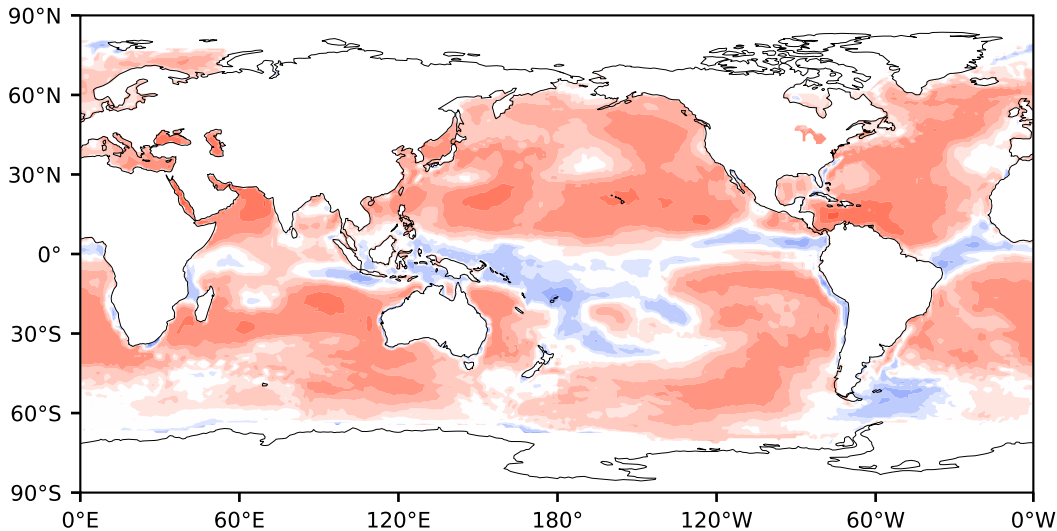

Model - Observations

Max 148.39
Mean 19.14
Min -134.33

RMSE 27.75
CORR 0.91