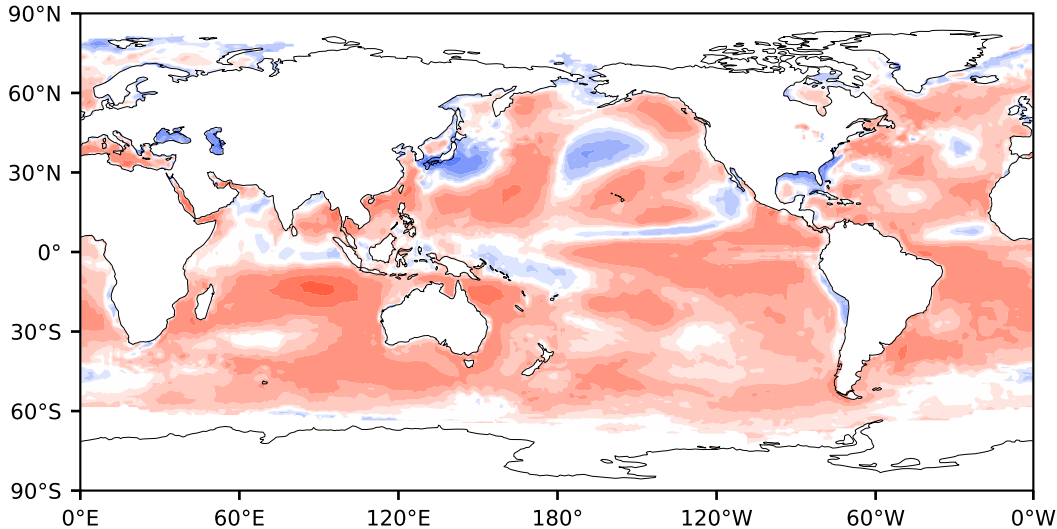

Model - Observations

Max 158.63
Mean 18.20
Min -123.85

RMSE 26.80
CORR 0.91