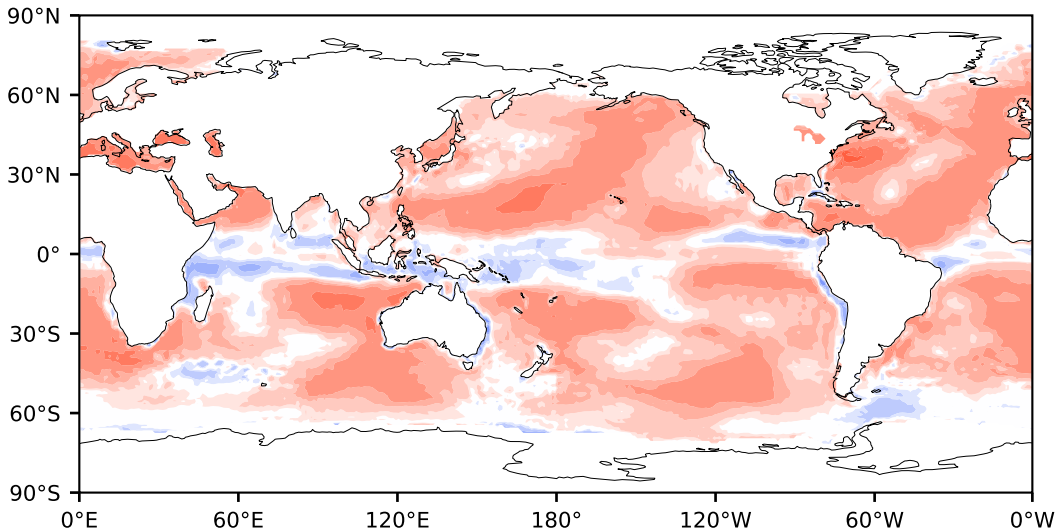

Model - Observations

Max 130.68
Mean 18.78
Min -130.26

RMSE 26.54
CORR 0.92