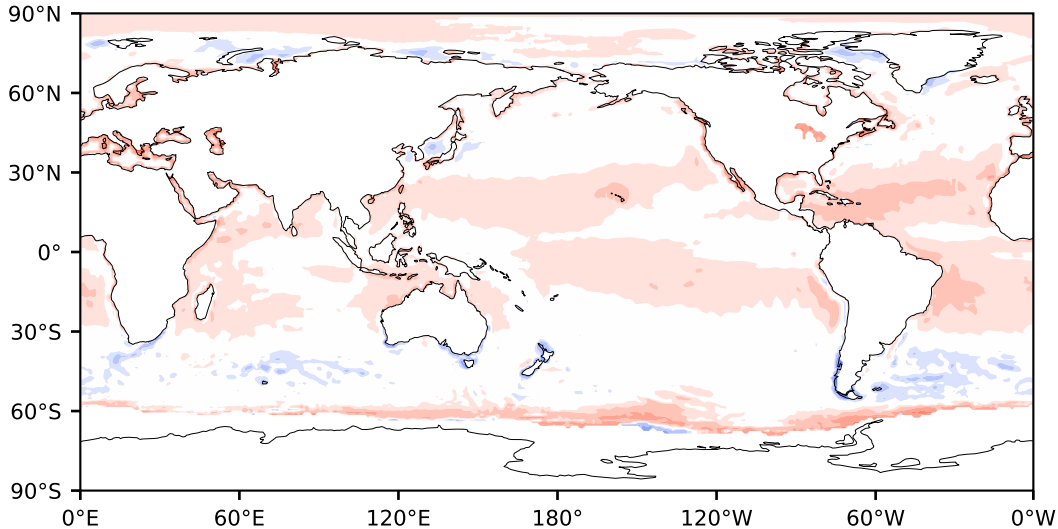

# Model - Observations

Max 113.09  
Mean 4.77  
Min -102.42

RMSE 9.74  
CORR 0.62