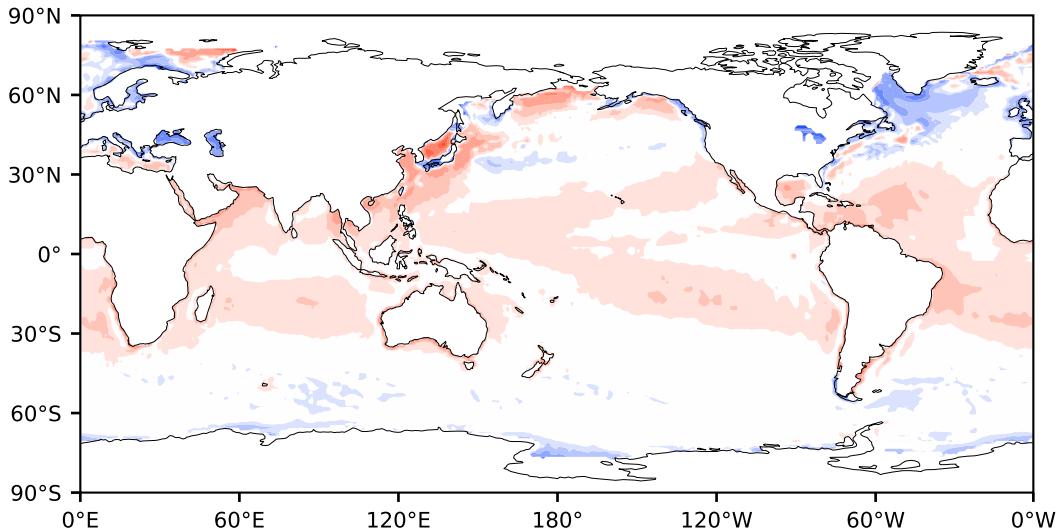

# Model - Observations

Max 144.48  
Mean 3.31  
Min -107.14

RMSE 10.77  
CORR 0.86