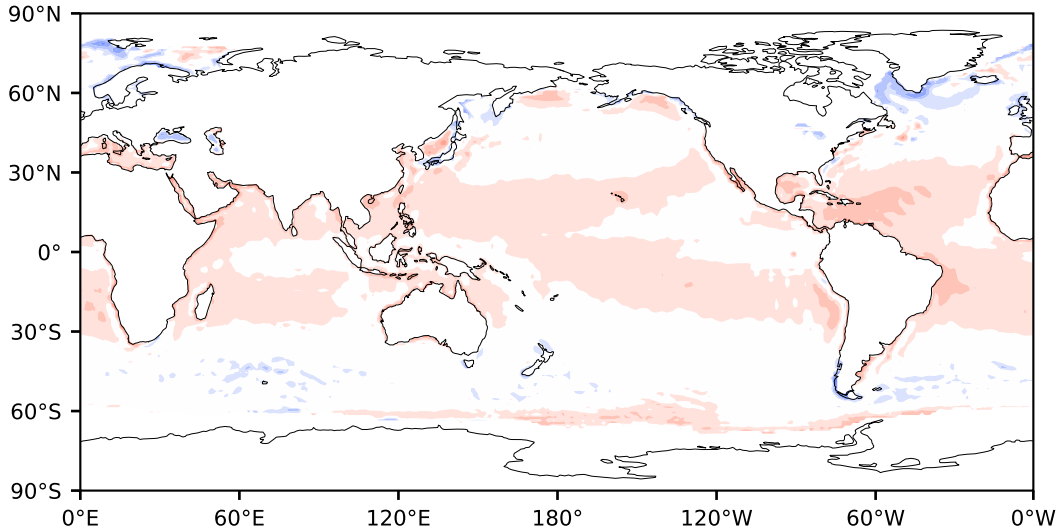

Model - Observations

Max 81.57
Mean 4.12
Min -90.60

RMSE 7.66
CORR 0.72