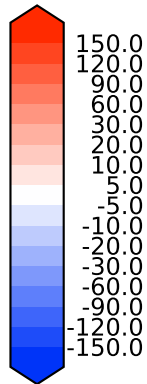

Model - Observations

Max 186.23
Mean 20.24
Min -130.99

RMSE 34.51
CORR 0.91