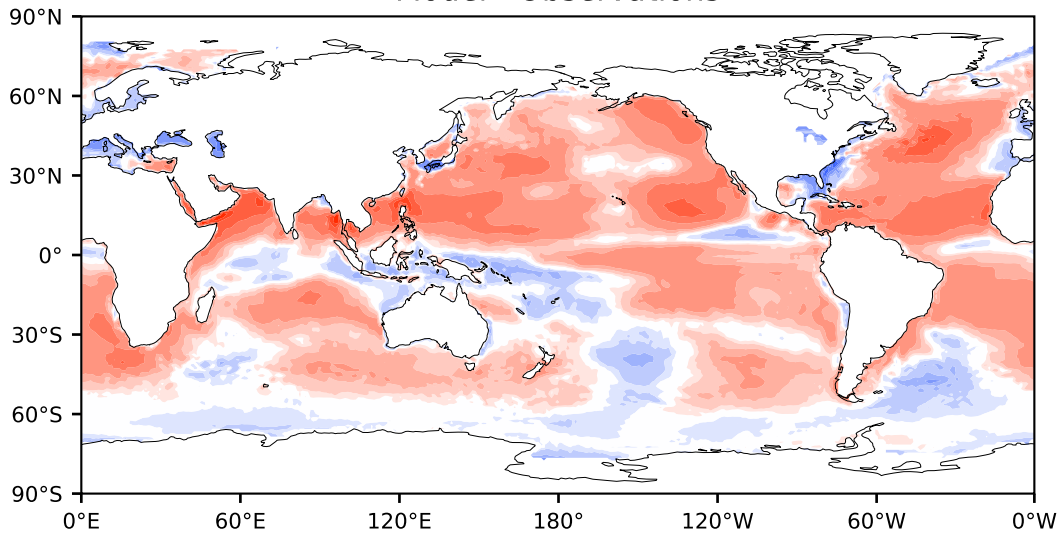

Model - Observations

Max 186.23
Mean 20.24
Min -130.99

RMSE 34.51
CORR 0.91