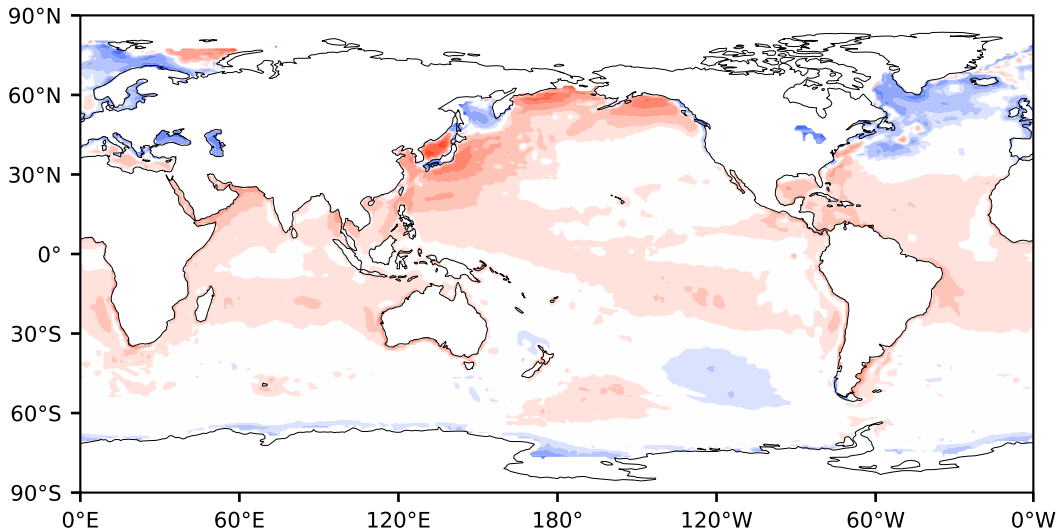

Model - Observations

Max 149.54
Mean 4.04
Min -106.27

RMSE 11.78
CORR 0.85