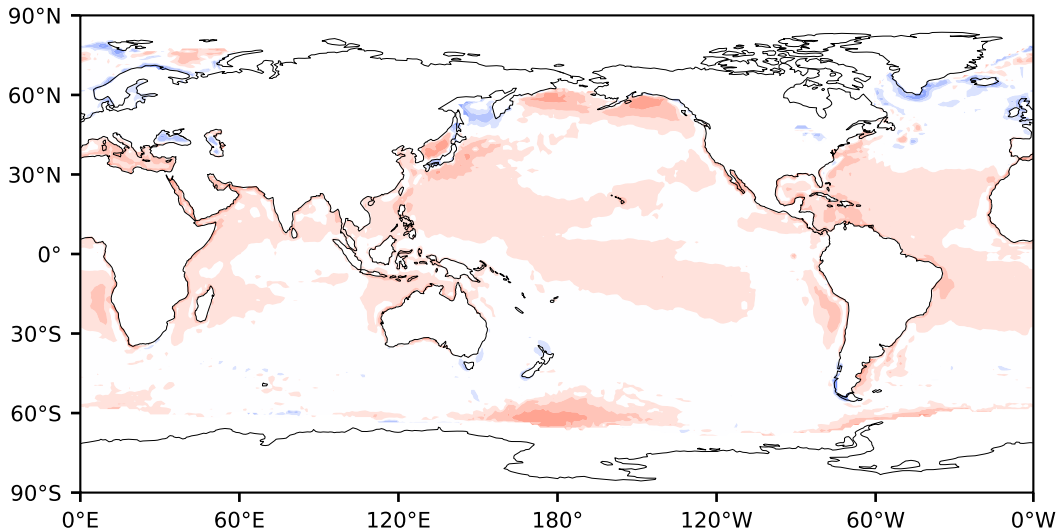

Model - Observations

Max 79.58
Mean 4.55
Min -69.49

RMSE 7.81
CORR 0.74