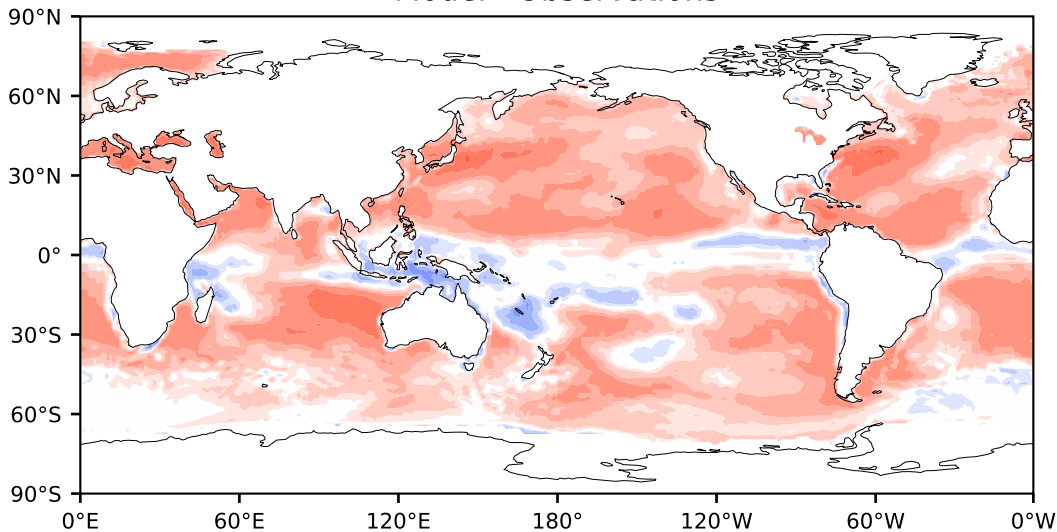

# Model - Observations

Max 127.43  
Mean 18.17  
Min -146.05

RMSE 26.40  
CORR 0.92