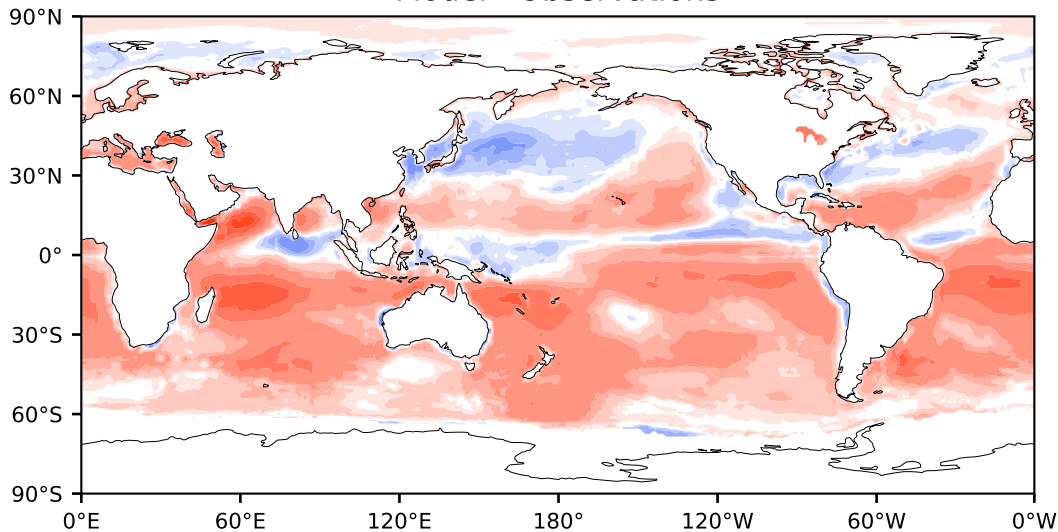

# Model - Observations

Max 265.56  
Mean 21.70  
Min -152.24

RMSE 33.78  
CORR 0.92