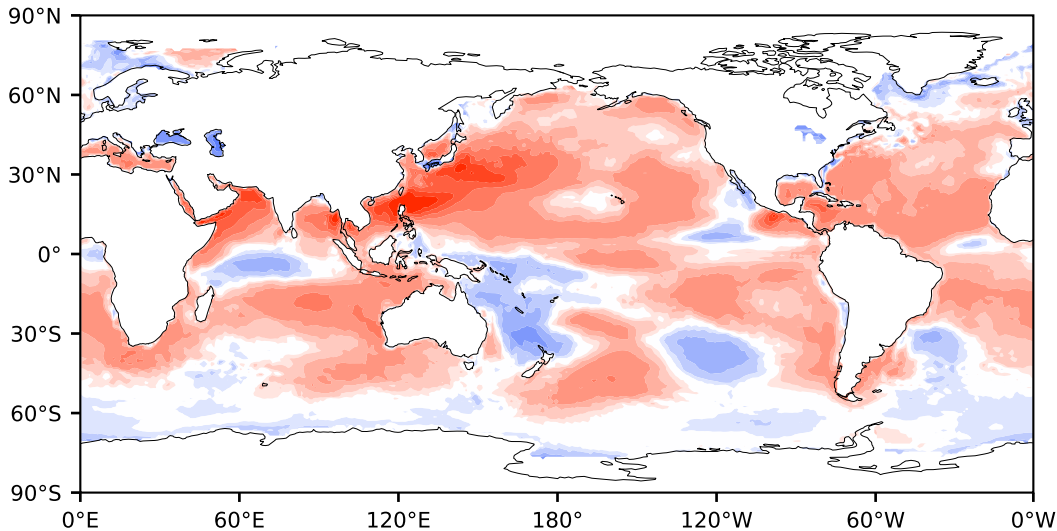

# Model - Observations

Max 217.17  
Mean 19.05  
Min -131.32

RMSE 34.70  
CORR 0.92