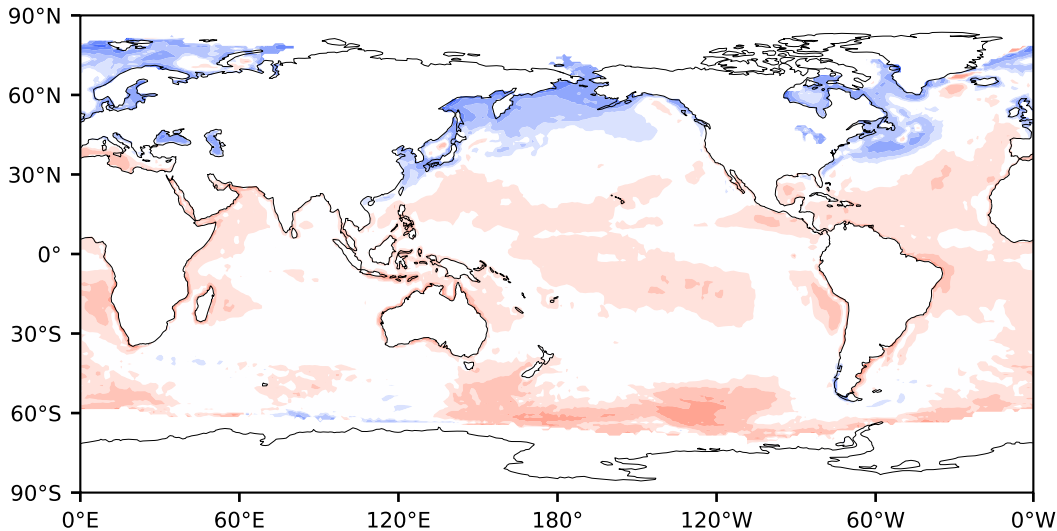

Model - Observations

Max 108.25
Mean 3.11
Min -147.54

RMSE 10.17
CORR 0.59