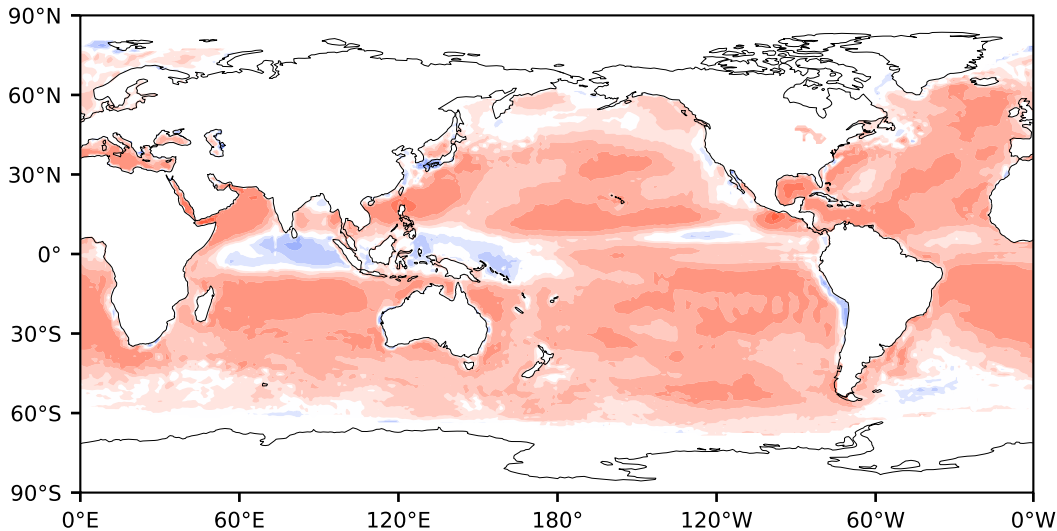

Model - Observations

Max 134.27
Mean 19.41
Min -122.24

RMSE 24.56
CORR 0.95