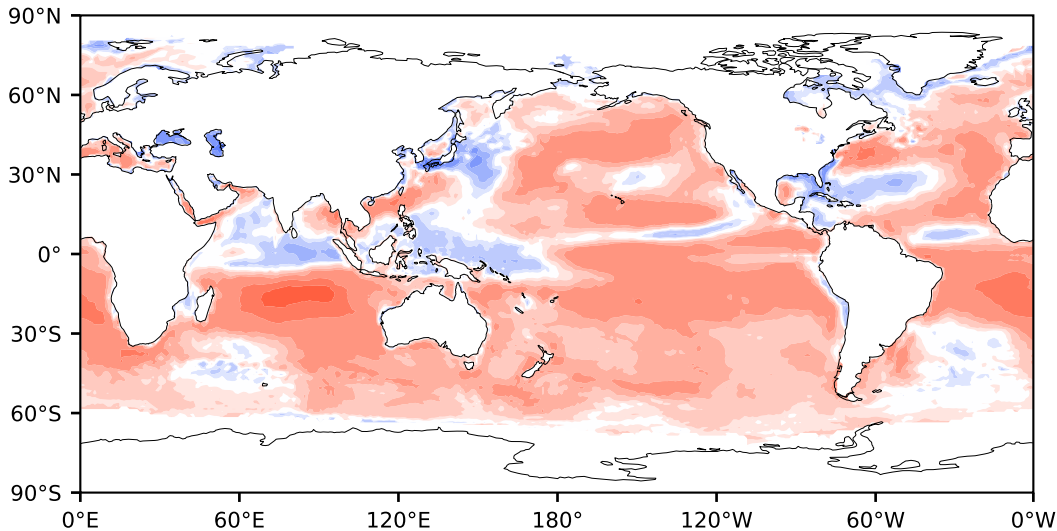

Model - Observations

Max 134.84
Mean 18.71
Min -131.40

RMSE 28.98
CORR 0.89