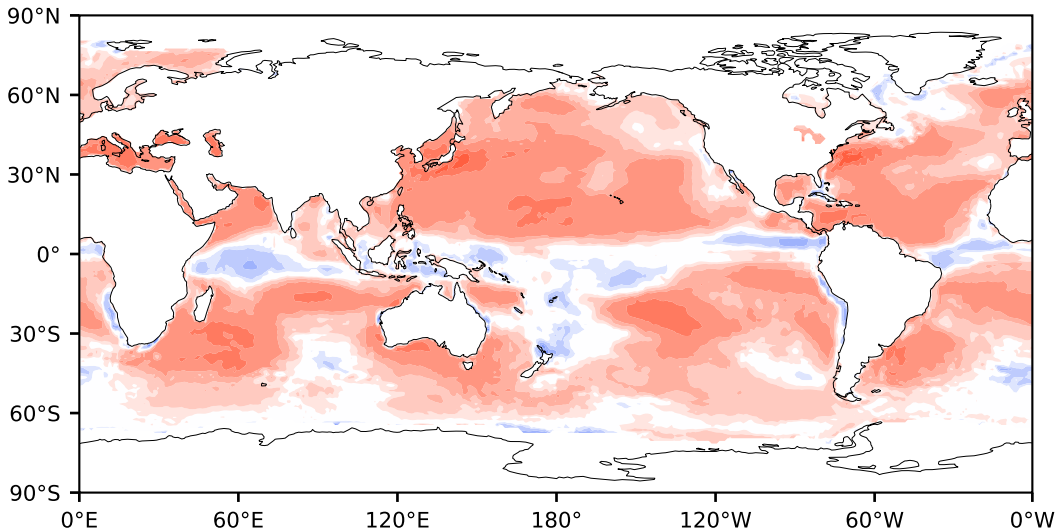

Model - Observations

Max 125.58
Mean 20.77
Min -144.59

RMSE 29.39
CORR 0.92