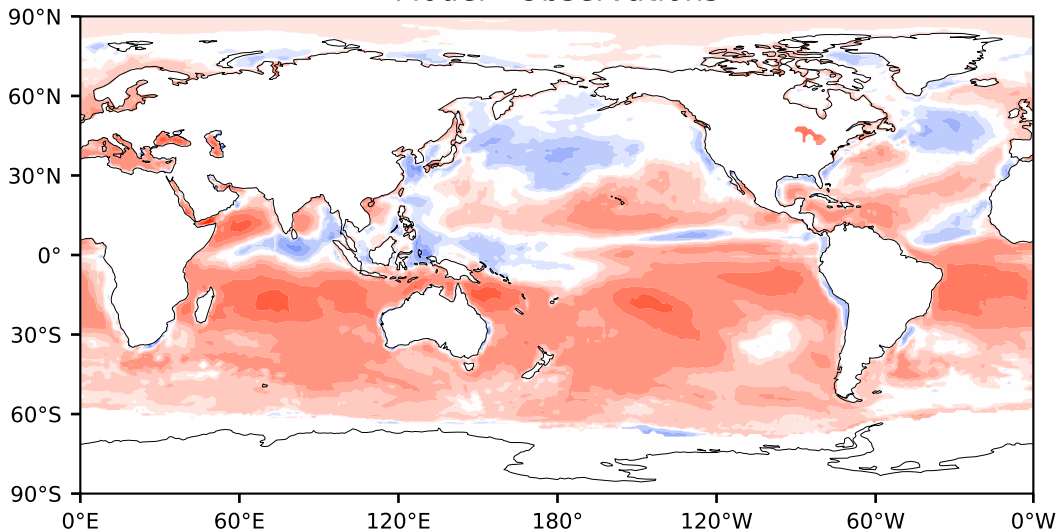

# Model - Observations

Max 240.12  
Mean 20.63  
Min -135.88

RMSE 32.29  
CORR 0.93