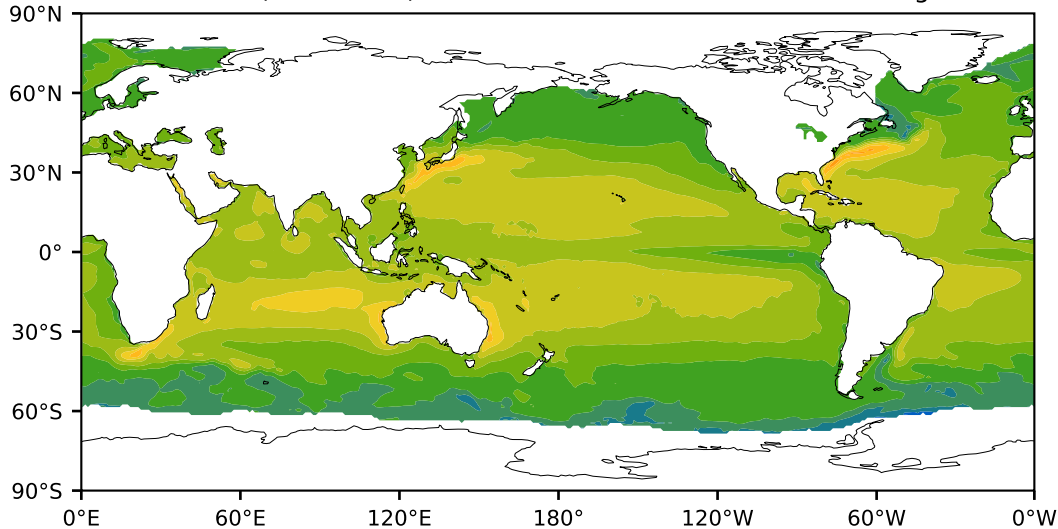

WHOI OAFlux (1980-2005)

kg m<sup>-2</sup> s<sup>-1</sup>

Max 227.94  
Mean 93.70  
Min -1.04

300.0  
270.0  
240.0  
210.0  
180.0  
150.0  
120.0  
90.0  
60.0  
30.0  
15.0  
5.0  
0.0