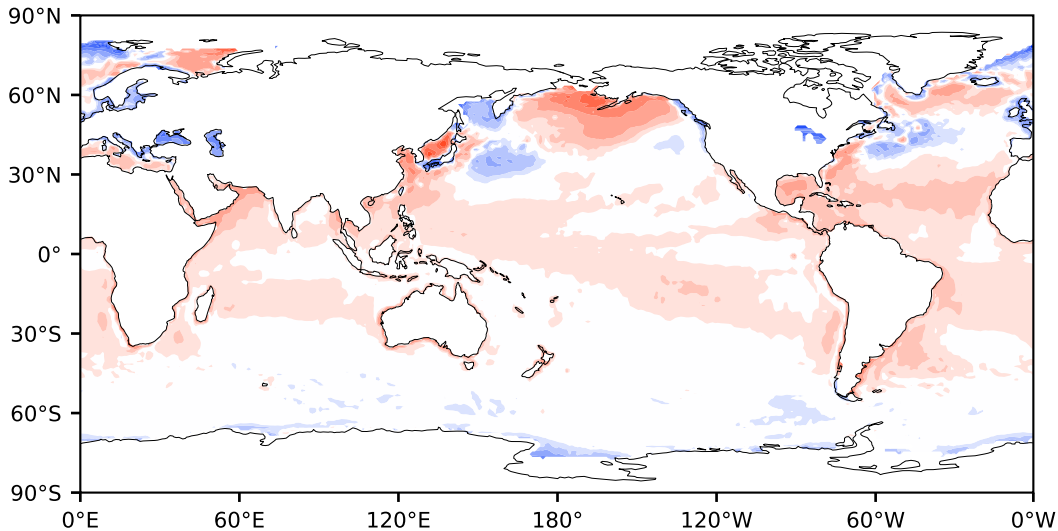

Model - Observations

Max 149.46
Mean 4.37
Min -129.02

RMSE 12.00
CORR 0.84