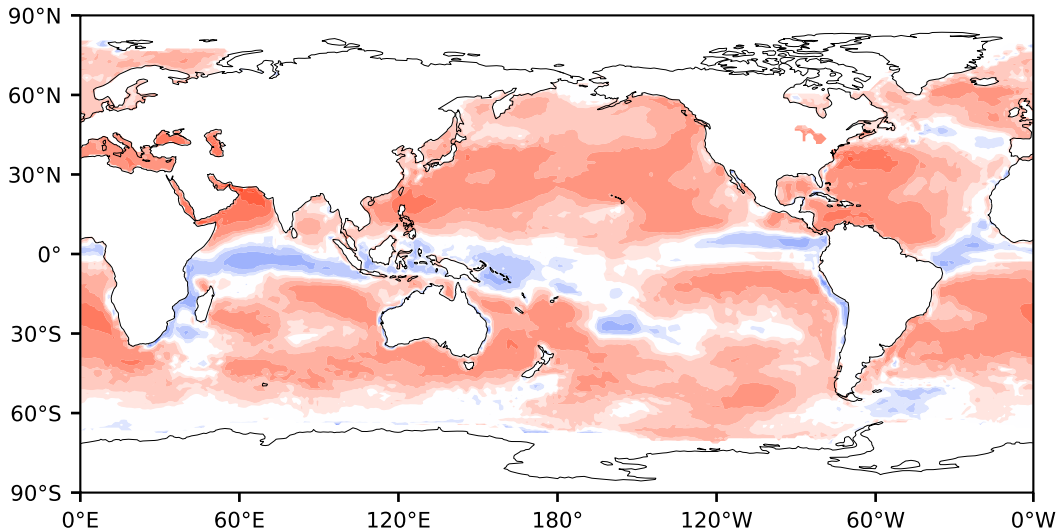

Model - Observations

Max 168.18
Mean 17.88
Min -153.50

RMSE 26.27
CORR 0.91