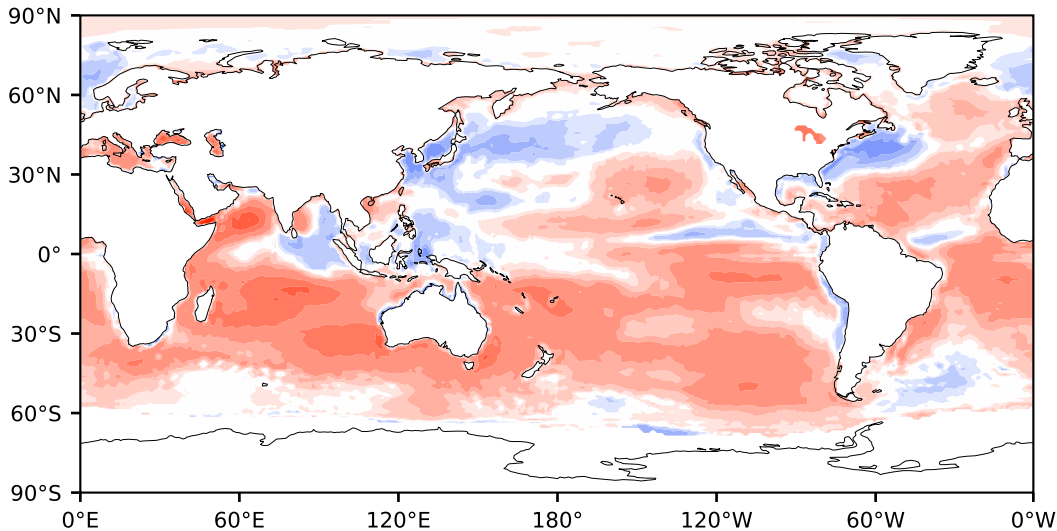

Model - Observations

Max 276.46
Mean 18.18
Min -147.17

RMSE 29.75
CORR 0.93