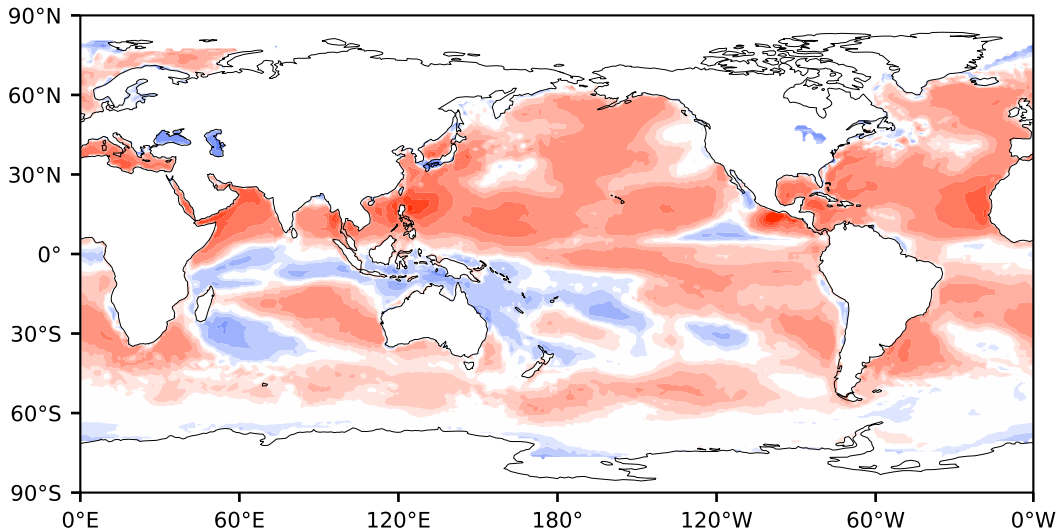

Model - Observations

Max 249.67
Mean 18.40
Min -131.84

RMSE 32.05
CORR 0.91