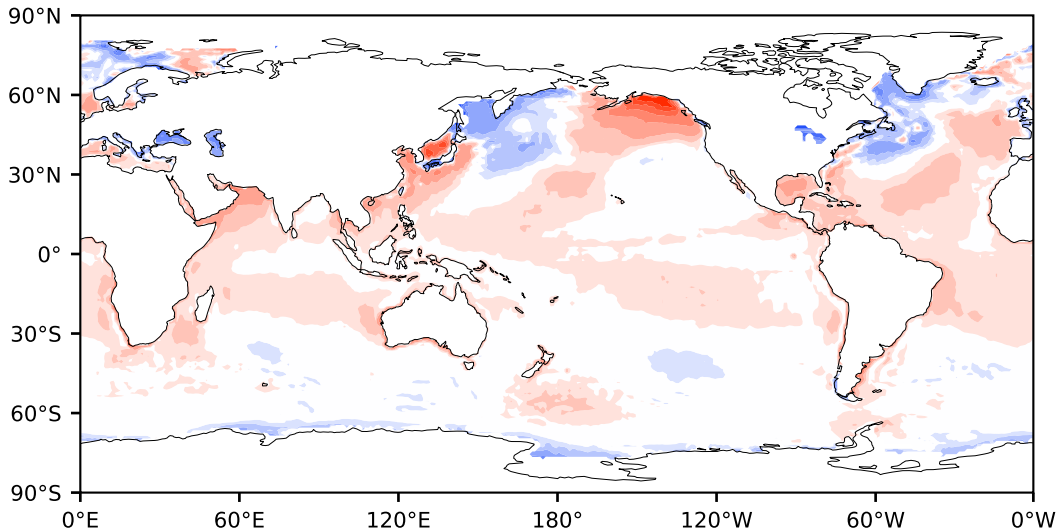

# Model - Observations

Max 165.97  
Mean 4.24  
Min -118.02

RMSE 12.72  
CORR 0.81