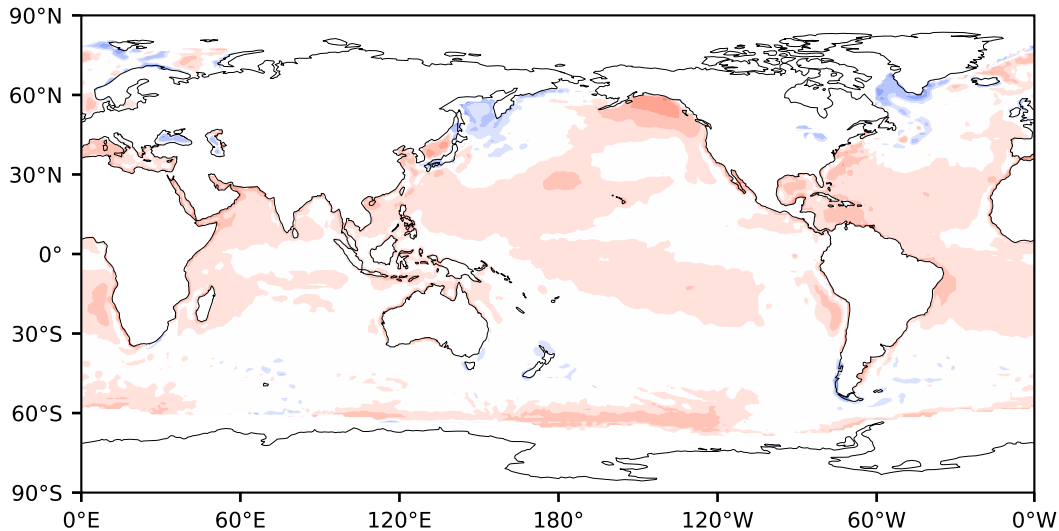

Model - Observations

Max 83.92
Mean 4.63
Min -64.42

RMSE 7.95
CORR 0.71