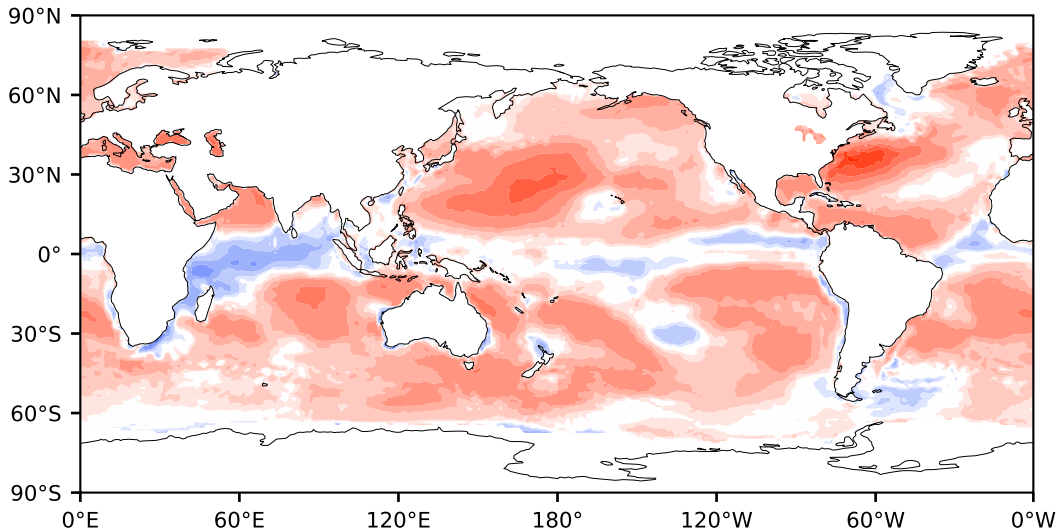

Model - Observations

Max 163.65
Mean 18.40
Min -149.97

RMSE 28.80
CORR 0.90