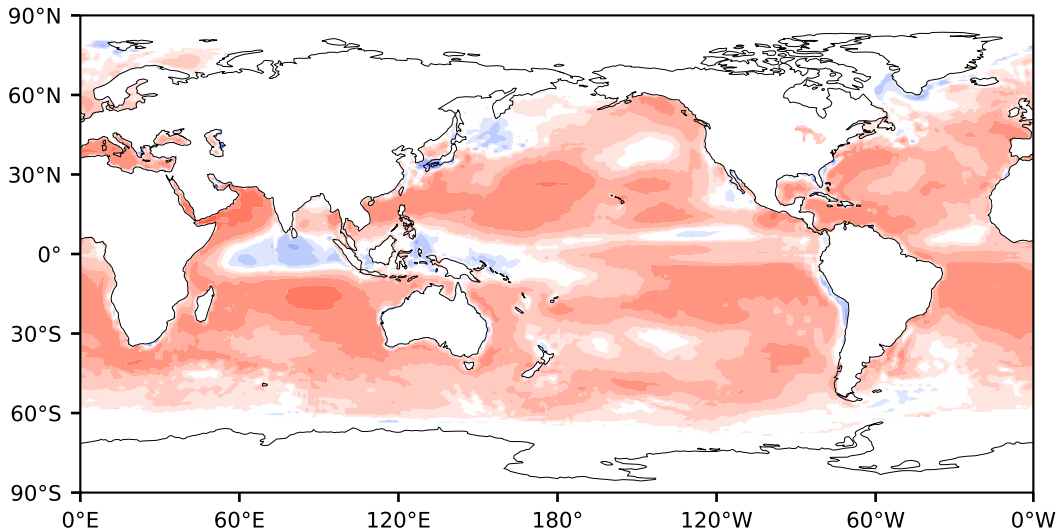

Model - Observations

Max 145.24
Mean 19.76
Min -132.80

RMSE 25.76
CORR 0.94